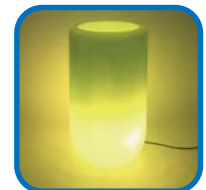

15.8 in	11.4 in	27.6 in	16.5 in
19.7 in	15.0 in	35.4 in	22.8 in
23.6 in	18.1 in	42.1 in	18.1 in

white

red

orange

lime

BLOOM! colors may vary in a natural setting. Printed matters and computer displays may have slight color variations - please take that into consideration.

∅	white	red	lime	orange	pink	violette	grey	mint green	brown grey
17.3 in	●	○	○	○	○	○	○	○	—
26.0 in	●	○	○	○	○	○	○	—	○
39.0 in	●	○	○	○	○	○	○	—	—

Legend: ● = standard colours

○ = on request

— = not available