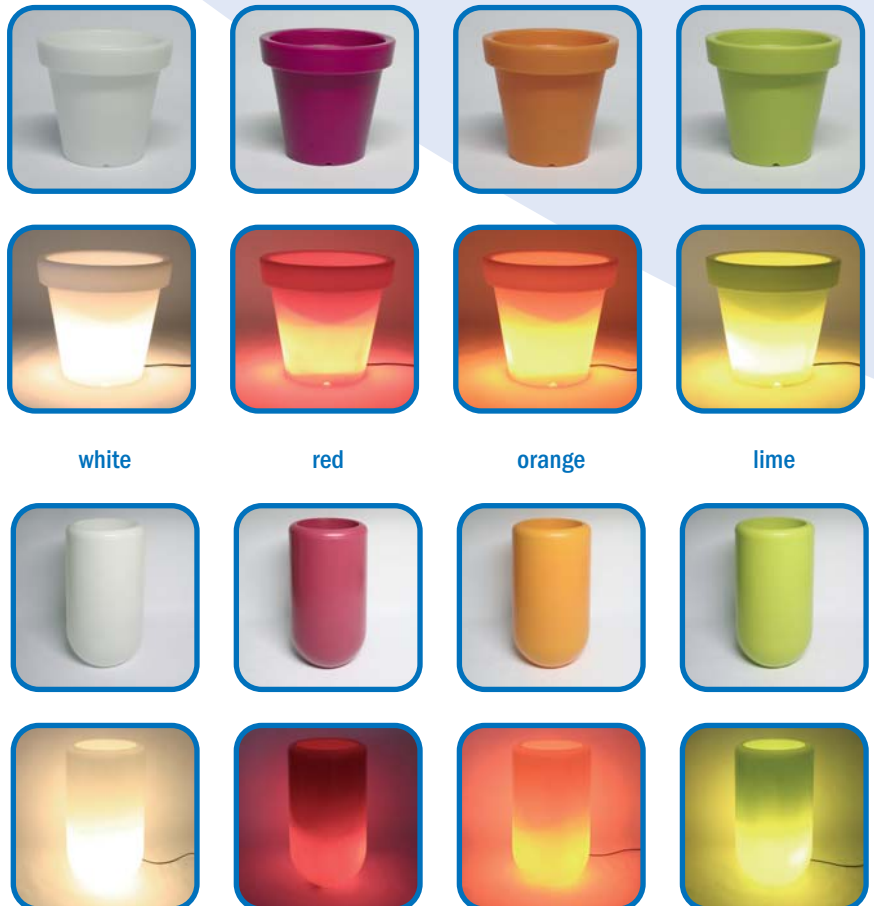

BLOOM!

- Made of high-grade, double-wall polyethylene
- Sturdy design
- A real eye-catcher even when not lighted
- Two energy-saving bulbs (11 watts each) included in delivery
- Cable length: 4 metres
- Suitable for indoor and outdoor use
- Versatile application: for plants or flowers, as a decoration piece or as a container (e.g. for champaign bottles)

i Ø 44 cm is waterproof. Ø 66 cm and Ø 110 cm come with drainage. Plastic inserts separately available

44 cm	37 cm	40 cm	23 cm
66 cm	56 cm	60 cm	35 cm
99 cm	82 cm	90 cm	63 cm
110 cm	92 cm	100 cm	47 cm

Thanks to a closeable opening on the side, replacement of bulbs is possible even when planter is filled

i Further colours on request!

60 cm	46 cm	107 cm	46 cm

∅	white	red	lime	orange	pink	violette	grey	mint green	brown grey
44 cm	●	●	●	●	○	○	○	○	–
66 cm	●	●	●	●	○	○	○	–	○
99 cm	●	●	●	●	○	○	○	–	–
110 cm	●	●	●	●	○	○	○	–	–
60 cm	●	●	●	●	–	–	○	–	–

Legend: ● = standard colours

○ = on request

– = not available